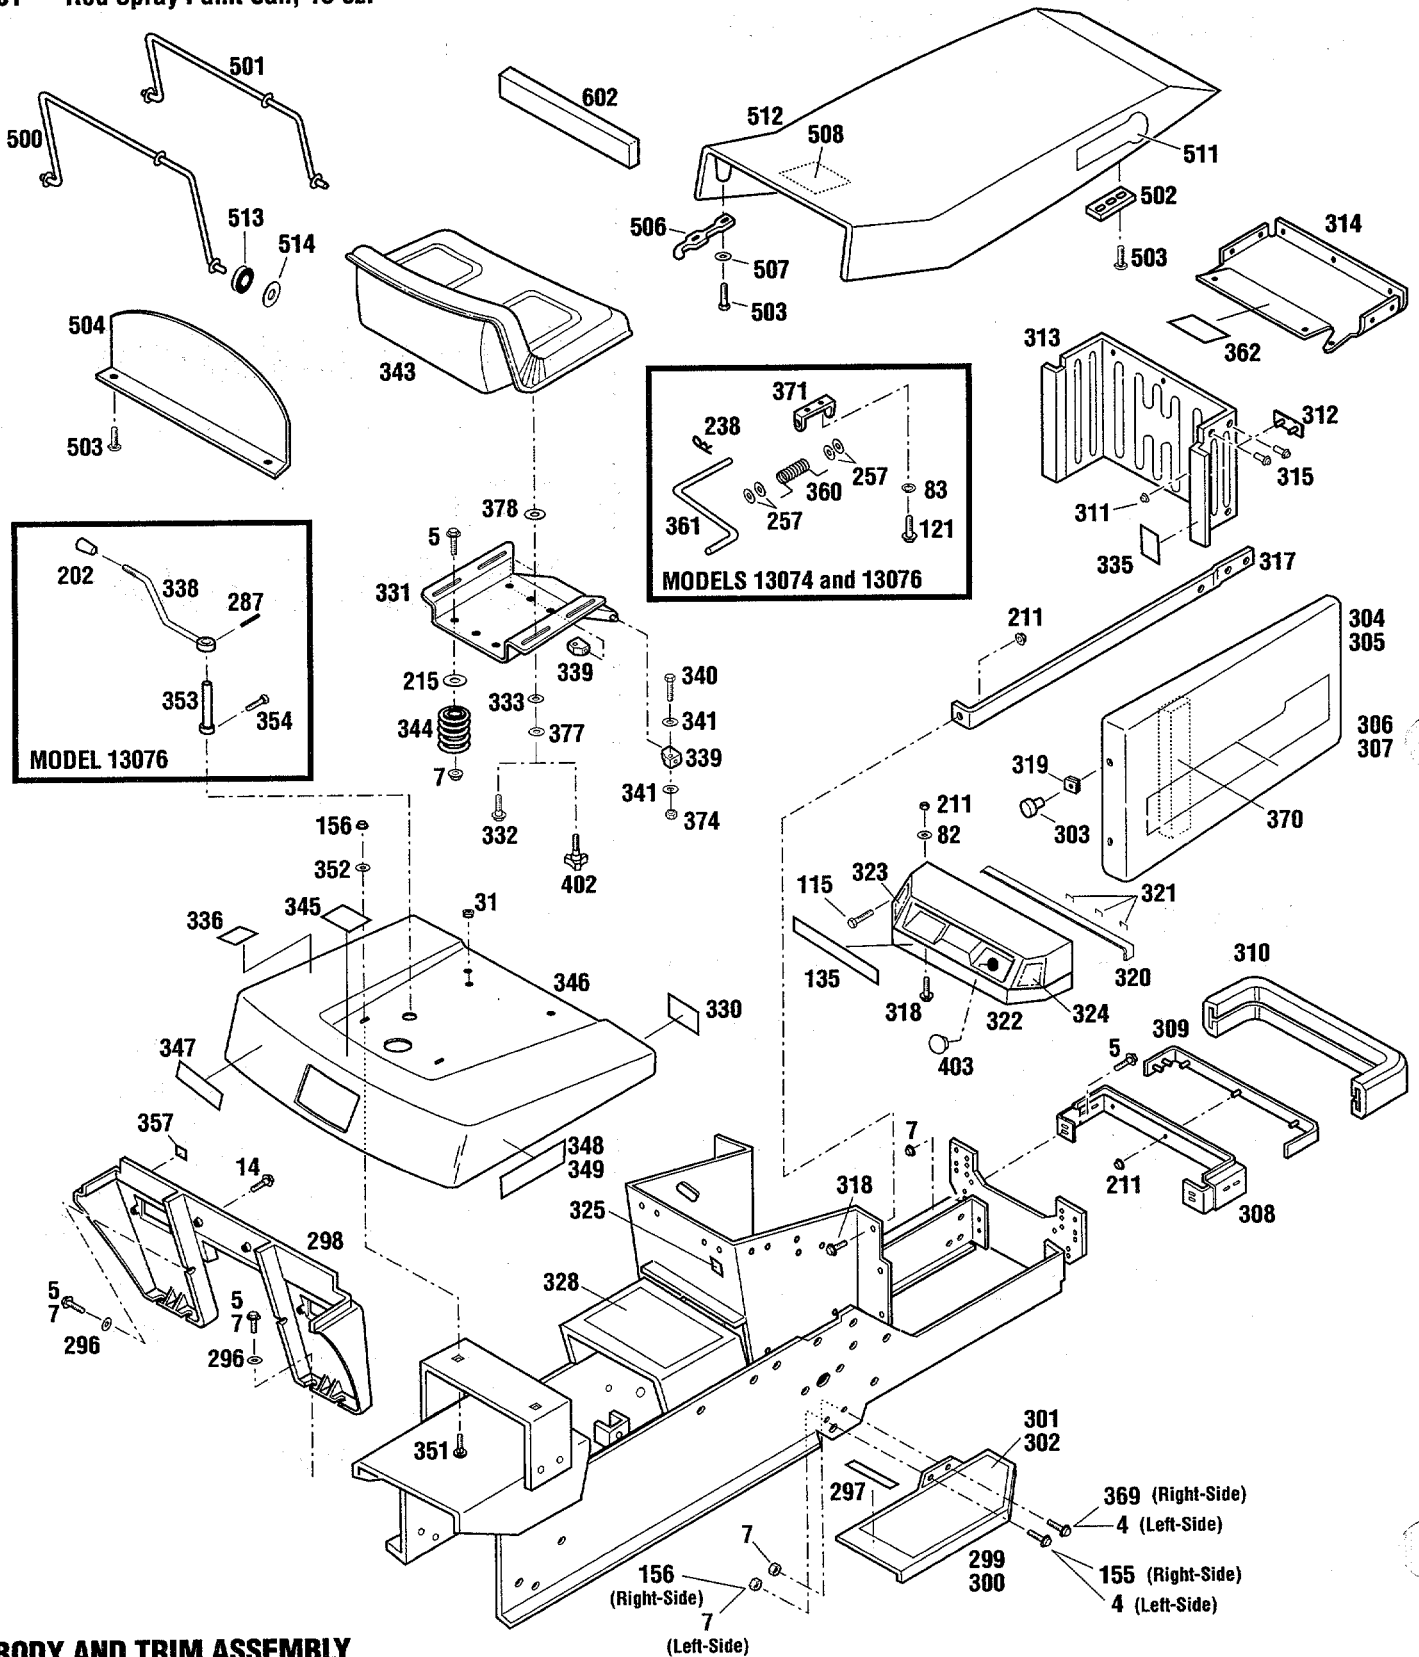

BODY AND TRIM ASSEMBLY

Models 13074, 13076 and 13101

Ref.	Part	Description	Qty.	Ref.	Part	Description	Qty.
4	1186345	Flange Screw, 3/8-16 x 3/4.....	4	328	1767130	Instructions Decal	1
5	1186347	Flange Screw, 3/8-16 x 1.....	12	330	1901900	American Legend Decal.....	1
7	1186393	Flange Nut, 3/8-16.....	16	331	1769512001	Seat Support (A, B, C, D)	1
14	1186329	Flange Screw, 5/16-18 x 3/4.....	2		1760963001	Seat Support (E).....	1
31	1766264	Rubber Grommet	1	332	1754125	Shoulder Bolt	4
82	1107381	Flat Washer, 1/4	4	333	1752069	Washer.....	4
83	1100241	Lock Washer, 1/4 (A, B, C, D)	2	336	1767131	Two-Speed Decal (C, D)	1
115	1186020	Self Threading Screw	2	338	1756510	Shift Lever Assembly (C, D)	1
121	1100804	Screw, 1/4-20 x 1/2 (A, B, C, D).....	2	339	1753911	Pivot Block	2
135	1757357	Lense (A, B, C, D).....	1	340	1100799	Hex Head Screw, 5/16-18 x 1-1/2	2
	1772197	Lense (E).....	1	341	1723384	Washer.....	2
155	1185872	Screw, 5/16-18 x 5/8.....	1	343	1769514	Seat.....	1
156	1186391	Flange Nut, 5/16-18.....	2	344	1755449	Compression Spring.....	2
202	1755473	Control Knob (C, D).....	2	345	1757366	Fuel Fill Decal	1
211	1186389	Flange Nut, 1/4-20.....	7	346	1769535010	Rear Fender.....	1
215	1701055	Washer.....	2	347	1759102	Logo Decal	1
238	1100346	Cotter Pin, 3/32 x 3/4 (A, B, C, D)	1	348	1767259	Left Fender Decal (A, B)	1
257	1107382	Flat Washer, 5/16 (A, B, C, D)	4		1767263	Left Fender Decal (C, D)	1
287	1120210	Roll Pin, 3/16 x 1 (C, D)	1		1772060	Left Fender Decal (E)	1
296	1100256	Flat Washer, 3/8	6	349	1767260	Right Fender Decal (A, B).....	1
297	1755522	Cushion.....	2		1767264	Right Fender Decal (C, D).....	1
298	1757358	Running Board Support (A, B, C, D).....	1		1772061	Right Fender Decal (E)	1
	1772058	Running Board Support (E).....	1	351	1736098	Carriage Bolt, 5/16-18 x 5/8	2
299	1752250010	Left Foot Rest.....	1	352	1713233	Washer.....	2
300	1752251010	Right Foot Rest	1	353	1756204	Shift Shaft (C, D).....	1
301	1752893	Left Foot Pad.....	1	354	1738845	Set Screw, 1/4-20 x 1/2 (C, D)	1
302	1752894	Right Foot Pad	1	357	1761008	Rubber Button.....	2
303	1770239	Knob.....	4	360	1769516	Torsion Spring (A, B, C, D).....	1
304	1769101010	Left Side Cover.....	1	361	1769515	Seat Adjustment Lever (A, B, C, D).....	1
305	1769102010	Right Side Cover	1	362	1769991	Hot Surface Decal.....	1
306	1767261	Cover Decal (Left)	1	369	1100068	Screw, 3/8-16 x 3/4.....	1
307	1767262	Cover Decal (Right)	1	370	1753950	Sealing Block.....	2
308	1752181010	Grill Support.....	1	371	1770299	Seat Adjust Bracket (A, B, C, D)	1
309	1755517	Bumper Strap	1	374	1732499	Hex Toplock Nut, 5/16-18	2
310	1755518	Bumper	1	377	1706782	Bowed Washer	4
311	1754126	Push Nut	2	378	1893445	Washer.....	4
312	1770881	Logo Plate.....	1	402	1734269	Adjusting Knob (E).....	2
313	1755515001	Grill	1	403	1756739	Cap Plug (E)	1
314	1772697	Grill Cap (Incl. Ref. 362).....	1	500	1752900	Hinge Link	1
315	1739918	Pop Rivet, 3/16	7	501	1752901	Hinge Link.....	1
317	1753783010	Grill Support.....	2	502	1752902	Hinge Link Retainer	4
318	1186309	Flange Screw, 1/4-20 x 5/8.....	6	503	1185130	Semms Bolt #10-24 x 3/4	8
319	1185986	Speed Nut, #10-24	4	504	1752903001	Hood Baffle	1
320	1755516	Hood Pad	1	506	1727127	Latch	2
321	*	Wire Staple.....	5	507	1736359	Special Washer	2
322	1772696	Instrument Panel (A, B, C, D) (Incl. Refs. 135, 323, 324)	1	508	1767110	Service Instructions Decal.....	1
	1772695	Instrument Panel (E) (Incl. Refs. 135, 323, 324)	1	511	1759100	Logo Decal	2
323	1761578	Choke Decal (A, B, C, D).....	1	512	1767105	Hood Assembly (Incl. Ref. 508)	1
	1755933	Choke Decal (E).....	1	513	1753792	Grommet.....	4
324	1755931	Throttle Decal	1	514	1753799	Retainer Clip.....	4
325	1756775	Ignition Decal	1	600	1735222	Black Spray Paint, 13 oz.	N/I
				601	1900706	Red Spray Paint, 13 oz.	N/I
				602	1744065	Sealing Block.....	1